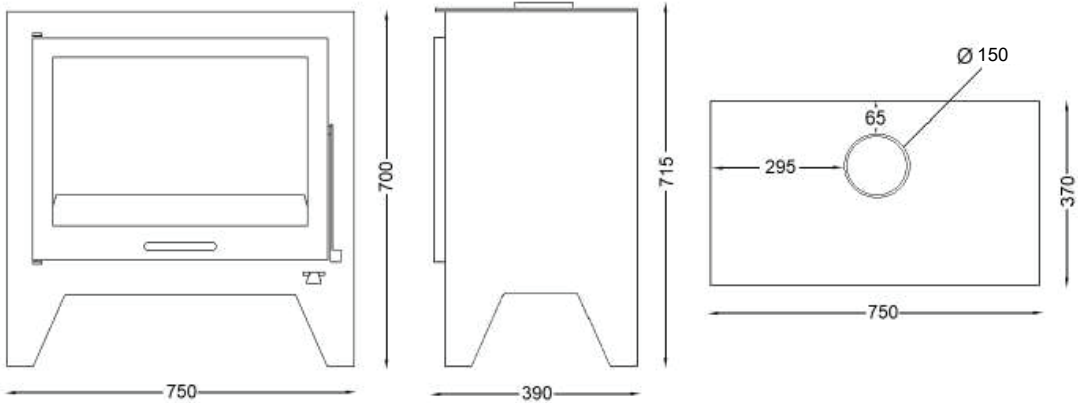

Output Range	8.3 - 13.6kw
Nominal Efficiency	78.2%
Fuel Type	Wood
Consumption	2.9kg/hr
Flue ø	150mm
Flue exit	Top
Measurements (WDXH)	730 x 438 x 700mm
Weight	98kg
Firebox	Steel & vermiculite
Finish	Steel with cast iron door
Ash tray	No
Airwash	Yes
Warranty	3 Years

*Unit of measure and model dimensions may vary. E&OE.